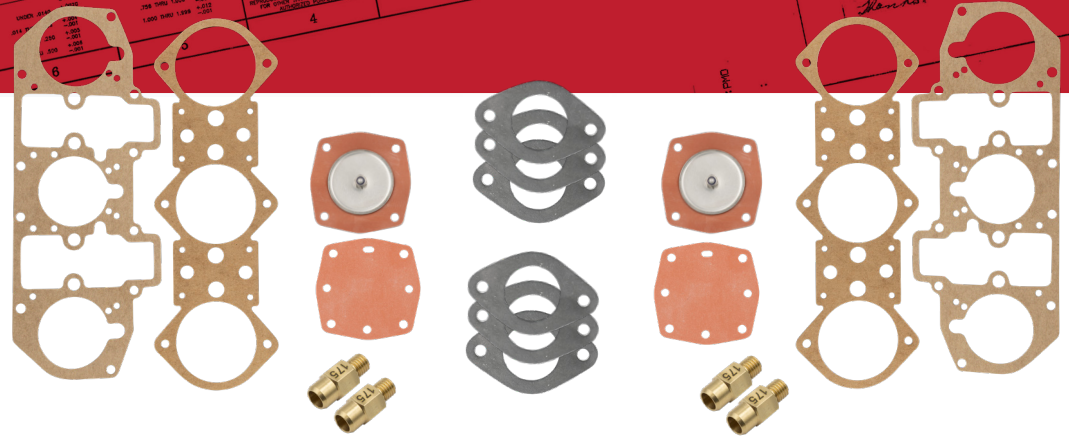

## 40, 46 & 50mm Carb Sets

- PM-O700-0** PMO 40MM Carb Rebuild Kit
- PM-O700-1** PMO 46MM Carb Rebuild Kit
- PM-O700-2** PMO 50MM Carb Rebuild Kit

PM-O700-0 40MM Carb Rebuild Kit		
Part #	Qty. Needed	Part Description
PM-O105-0	4	Float Needle Valve 1.75 Body
PM-O105-3	4	Float Needle Valve Only
PM-O105-5	4	Float Shim .030
PM-O105-7	4	Float Shim .020
PM-O105-8	4	Float Shim .040
PM-O106-0	8	Side and End Plug Gasket
PM-O111-0	2	Throttle Body Gasket
PM-O114-0	4	Window O-Ring
PM-O126-0	2	Acc Pump Diaphrag Inner
PM-O129-0	2	Acc Pump Outer Assembly
PM-O132-0	1	Carb Base Gasket 40MM Kit (Set of 6pcs)
PM-O135-0	16	Small Plug Gaskets
PM-O137-0	2	Air Filter Gasket
PM-O142-0	2	Accelerator Pump Cam
PM-O155-1	6	Transition Port Cover Gasket
PM-O159-0	6	Float Bowl Plug Gasket
PM-O164-0	12	Mixture Screw O-Ring
PM-O169-0	12	Pump Jet Washer

PM-O700-1 46MM Carb Rebuild Kit		
Part #	Qty. Needed	Part Description
PM-O105-0	2	Float Needle Valve 1.75 Body
PM-O105-1	2	Float Needle Valve 2.50 Body
PM-O105-3	4	Float Needle Valve Only
PM-O105-5	4	Float Shim .030
PM-O105-7	4	Float Shim .020
PM-O105-8	4	Float Shim .040
PM-O106-0	8	Side and End Plug Gasket
PM-O111-0	2	Throttle Body Gasket
PM-O114-0	4	Window O-Ring
PM-O126-0	2	Acc Pump Diaphrag Inner
PM-O129-0	2	Acc Pump Outer Assembly
PM-O133-0	1	Carb Base Gasket 46MM Kit (Set of 6pcs)
PM-O135-0	16	Small Plug Gaskets
PM-O137-0	2	Air Filter Gasket
PM-O142-0	2	Accelerator Pump Cam
PM-O155-1	6	Transition Port Cover Gasket
PM-O159-0	6	Float Bowl Plug Gasket
PM-O164-0	12	Mixture Screw O-Ring
PM-O169-0	12	Pump Jet Washer