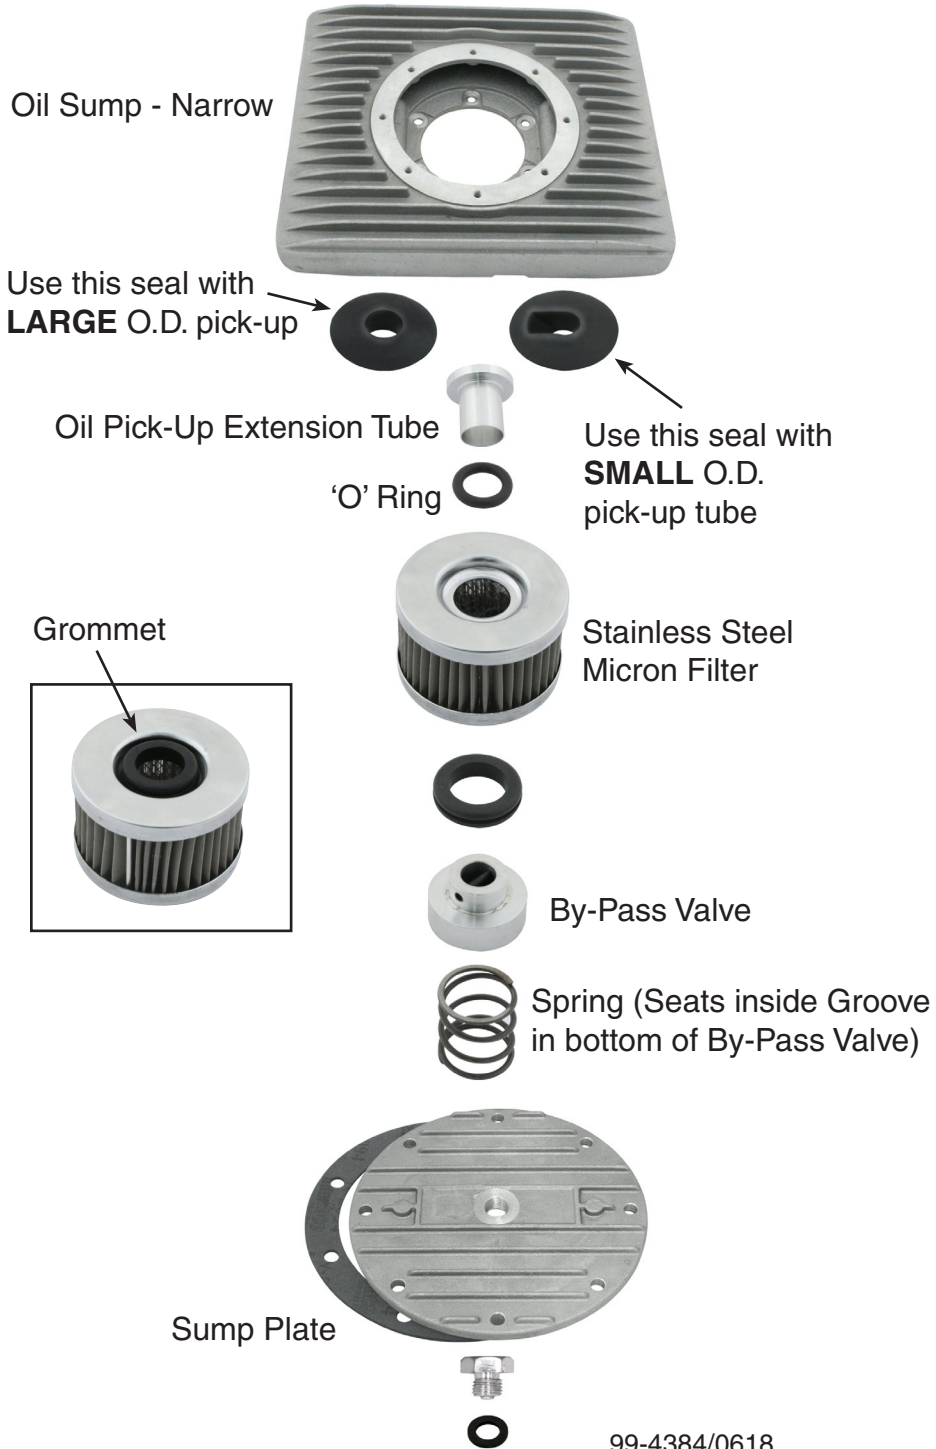

17-2871 Oil Sump w/ Filter - Narrow

17-2871 Oil Sump w/ Filter - Narrow