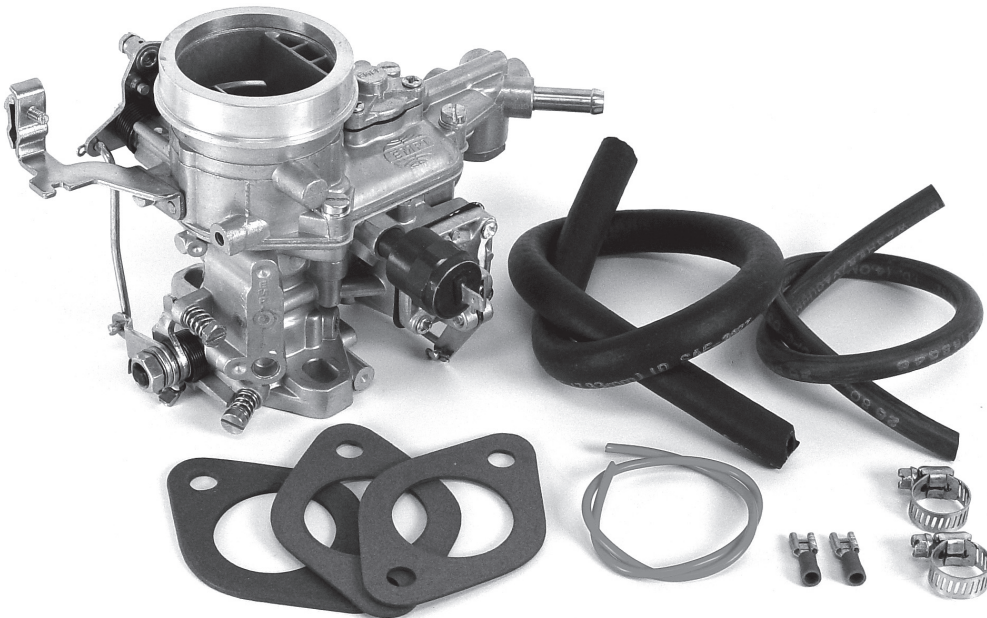

**EMPI Direct Mount Carburetor Kit #47-1909
EPC 34X (BMW & SAAB)**

Kit Includes:

- (1) EPC 34X Carburetor
- (2) Hose Clamps
- (1) Fuel Line
- (1) Vacuum Line
- (3) Base Gaskets
- (1) Lead Wire
- (2) Electrical Connectors

99-4322/0406

**EMPI Direct Mount Carburetor Kit #47-1909
EPC 34X (BMW & SAAB)**

Kit Includes:

- (1) EPC 34X Carburetor
- (2) Hose Clamps
- (1) Fuel Line
- (1) Vacuum Line
- (3) Base Gaskets
- (1) Lead Wire
- (2) Electrical Connectors